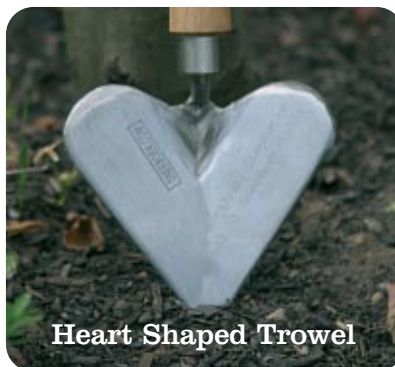

Heart Shaped Trowel

For further information or to request an image or sample from the Sneeboer tool range visit www.harrodhorticultural.com or call 0845 218 5301 or email Victoria@harrod.uk.com